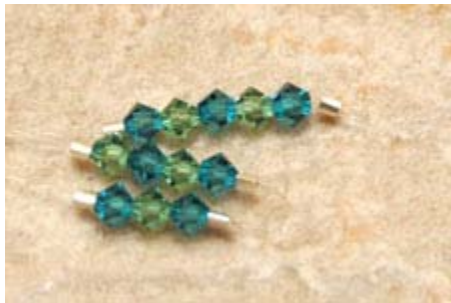

Lobeez™ Foni - Teal **$9.95**

Product # F311 - Clear Lobeez™ band with 3 teal tone crystals

Product # F411 - Clear Lobeez™ band with 4 teal tone crystals

Product # F511 - Clear Lobeez™ band with 5 teal tone crystals